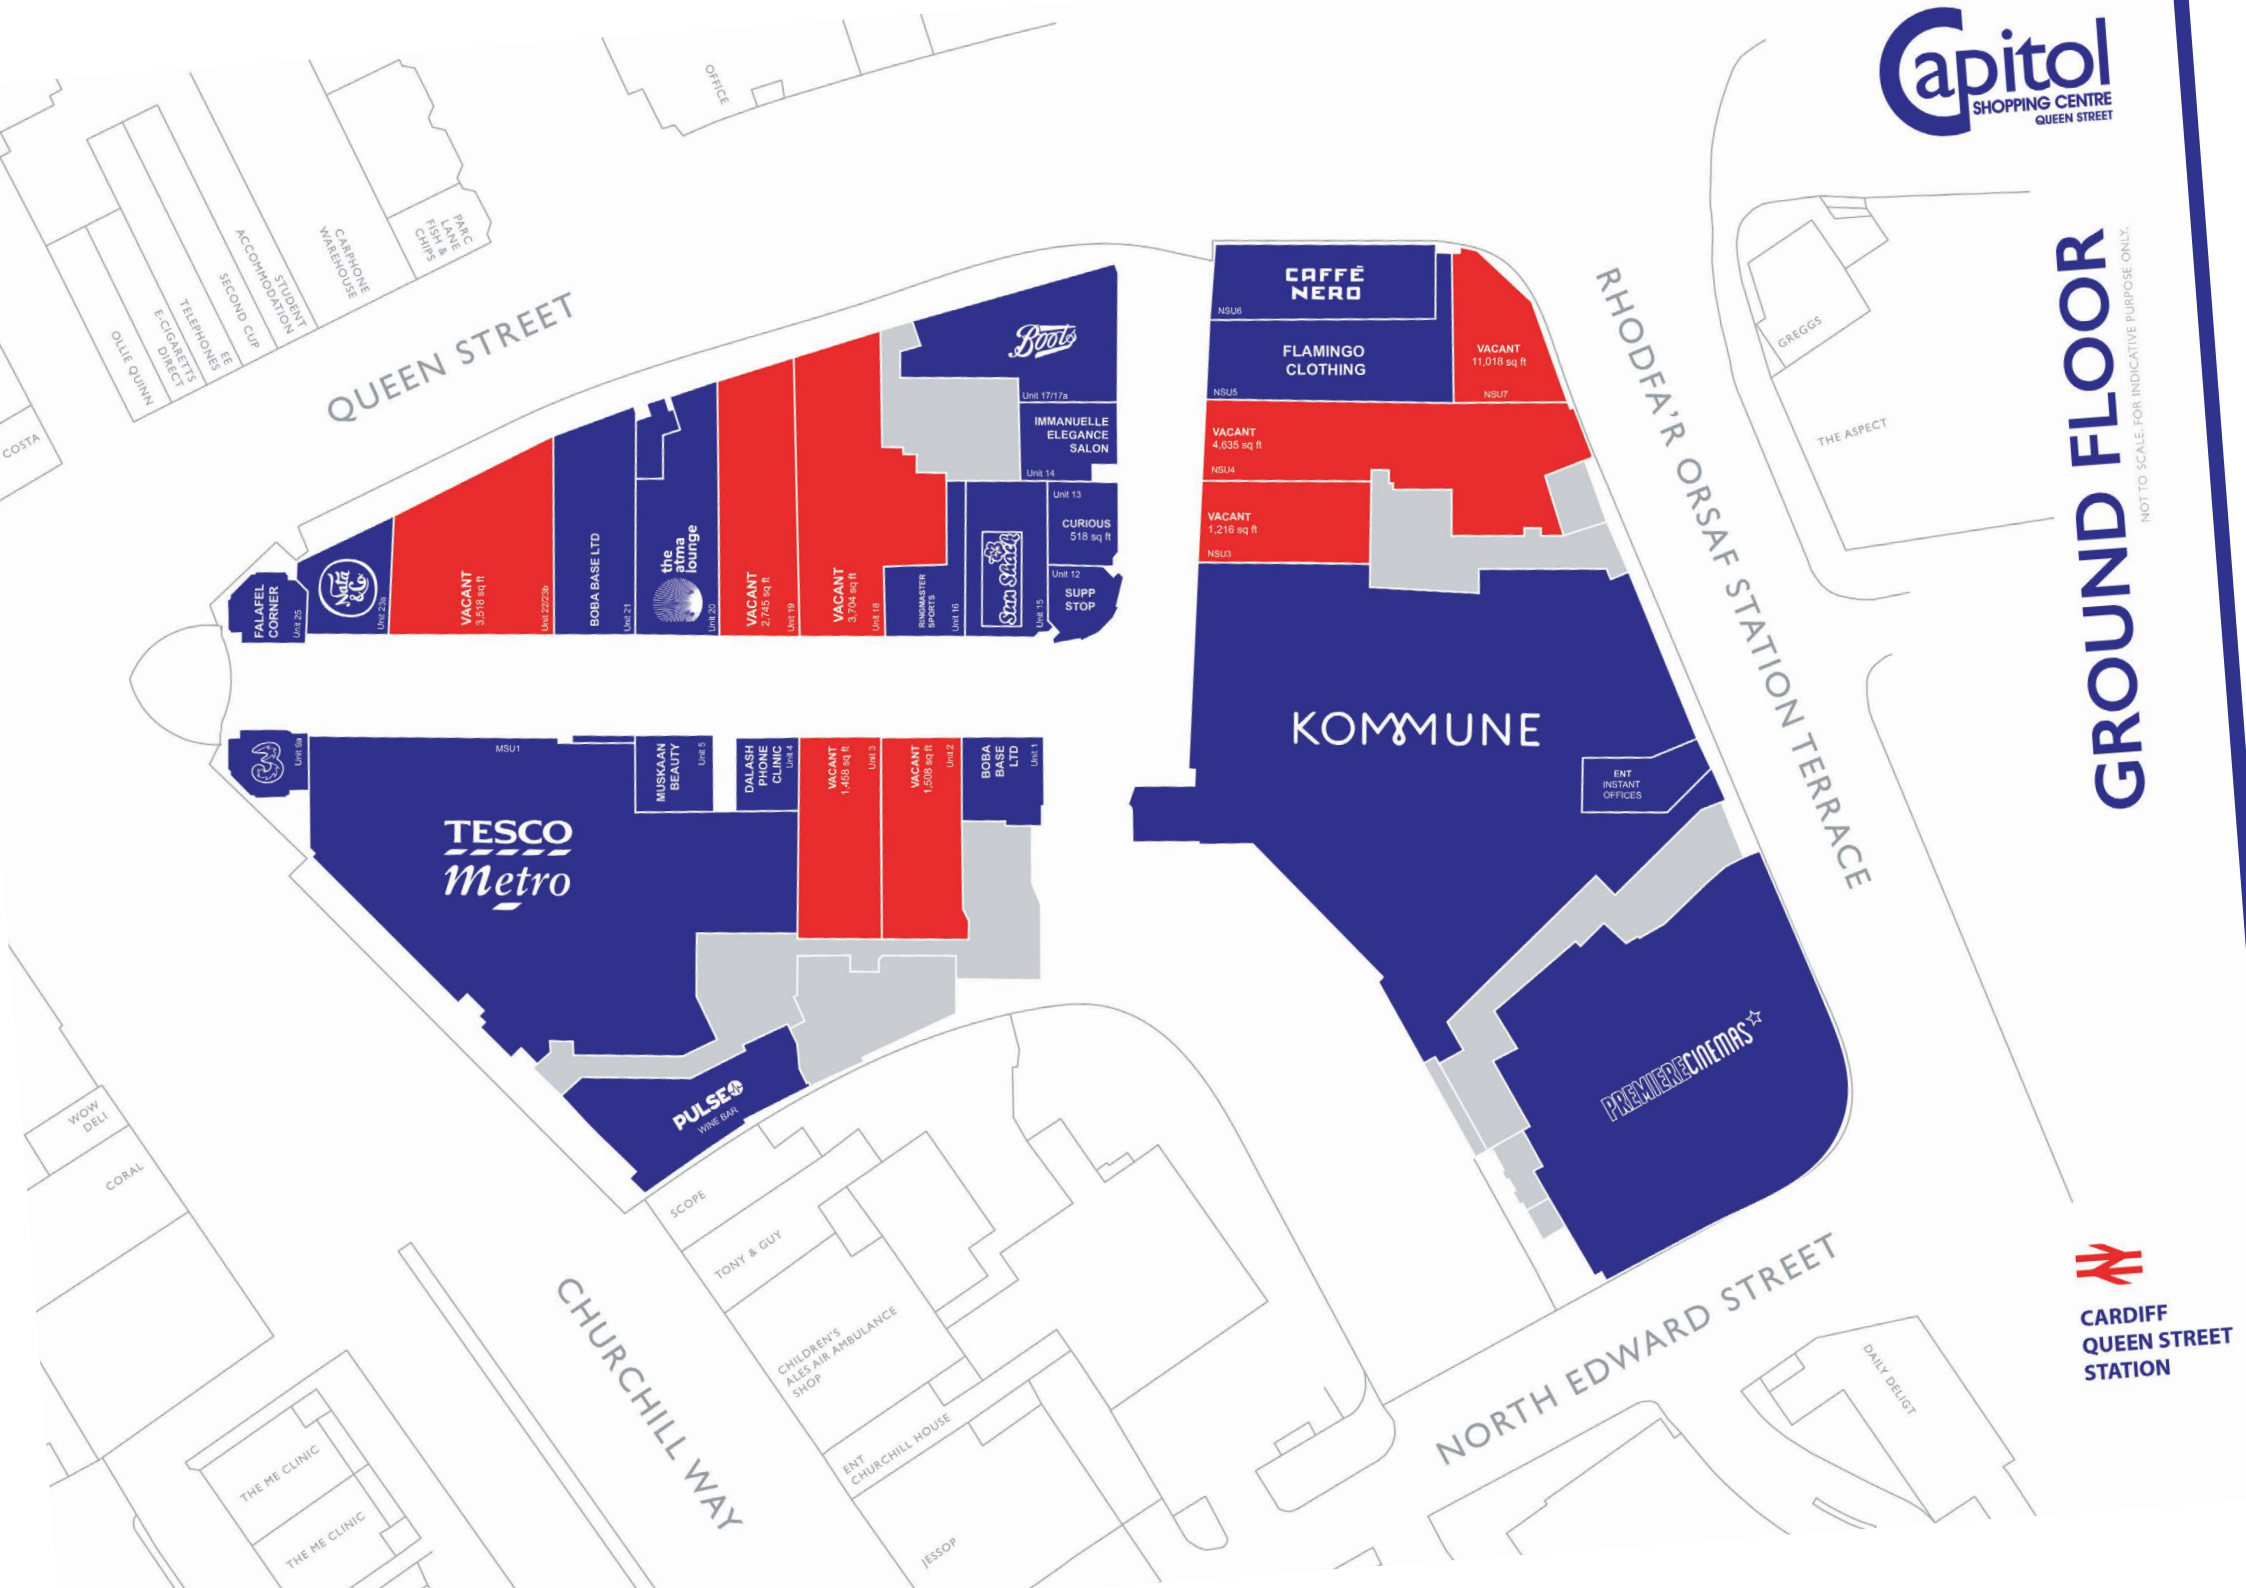

# NEW FOODHALL CONCEPT

FIND OUT MORE

KOMMUNE 

COMING 2022

**Capitol**  
SHOPPING CENTRE  
QUEEN STREET

CARDIFF

**BASEMENT**  
NOT TO SCALE FOR INDICATIVE PURPOSE ONLY

■ STORAGE AVAILABLE

**CARDIFF**  
QUEEN STREET  
STATION

**GROUND FLOOR**  
NOT TO SCALE. FOR INDICATIVE PURPOSE ONLY.

FURTHER INFORMATION PLEASE CONTACT:

**jackson  
criss**

Andy Criss  
07831 213396  
andrewc@jacksoncriss.co.uk