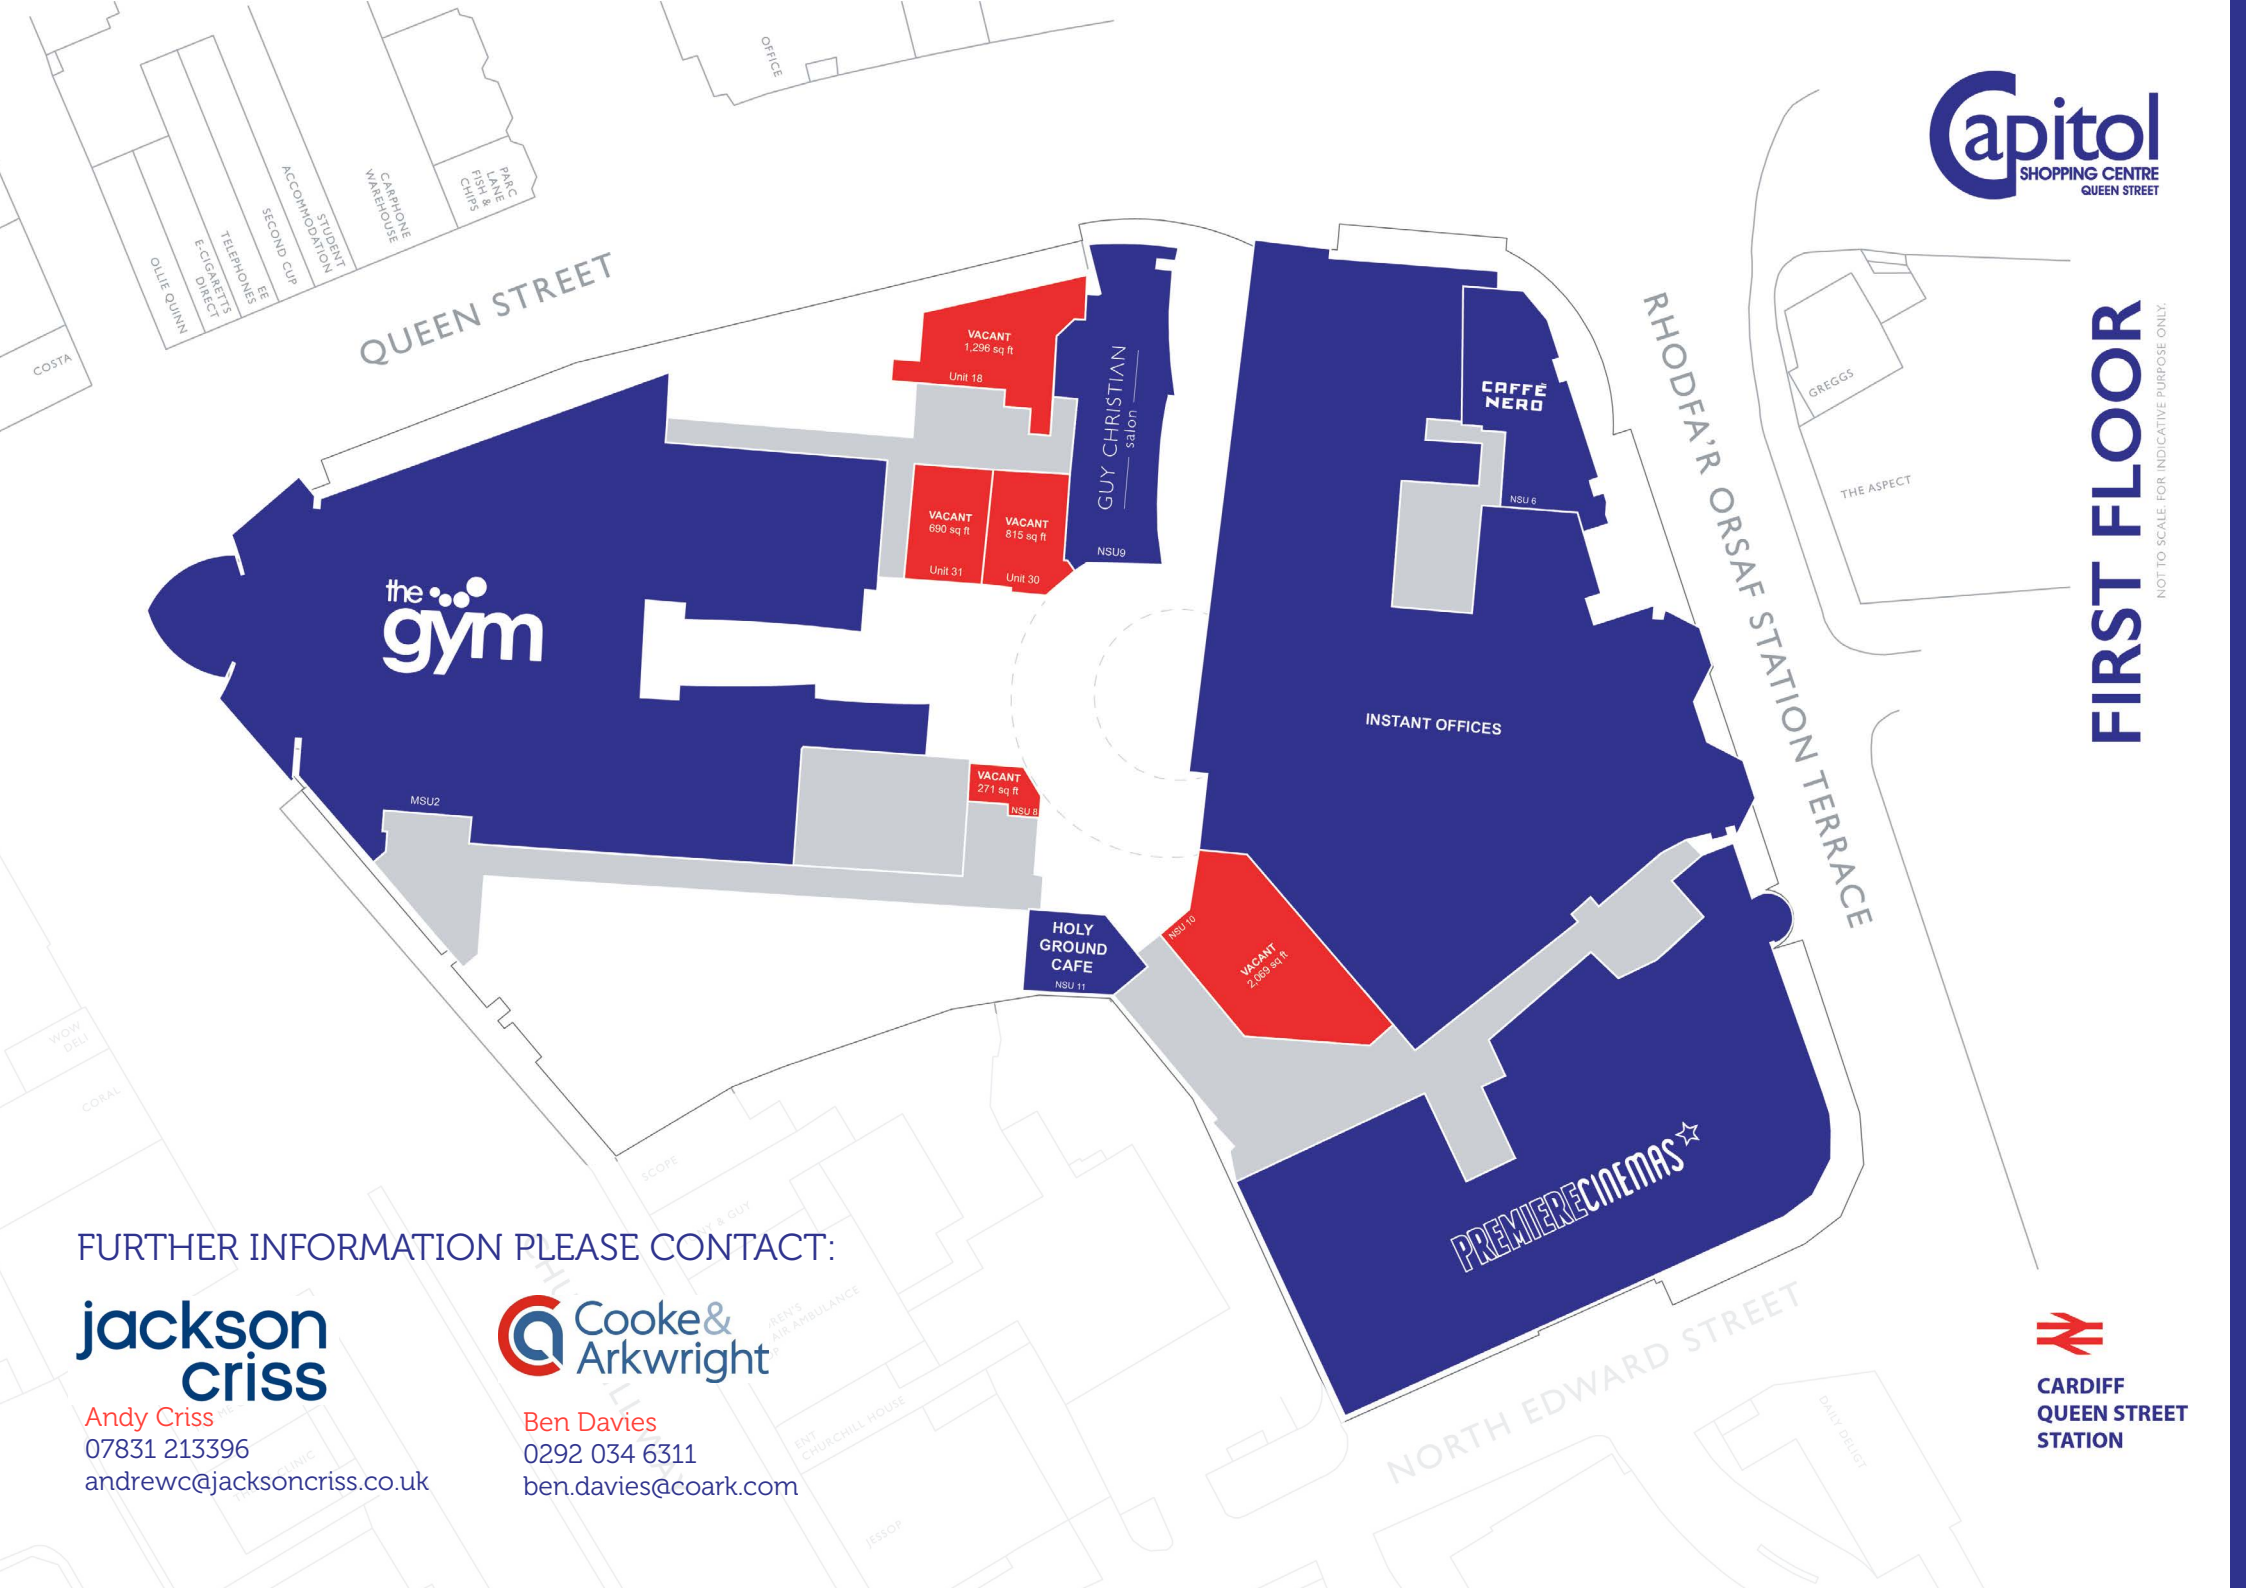

# NEW FOODHALL CONCEPT

FIND OUT MORE

KOMMUNE 

COMING 2022

**Capitol**  
SHOPPING CENTRE  
QUEEN STREET

CARDIFF

**BASEMENT**  
NOT TO SCALE FOR INDICATIVE PURPOSE ONLY

■ STORAGE AVAILABLE

**CARDIFF**  
QUEEN STREET  
STATION

**GROUND FLOOR**  
NOT TO SCALE. FOR INDICATIVE PURPOSE ONLY.

FURTHER INFORMATION PLEASE CONTACT:

**jackson  
criss**

Andy Criss  
07831 213396  
andrewc@jacksoncriss.co.uk